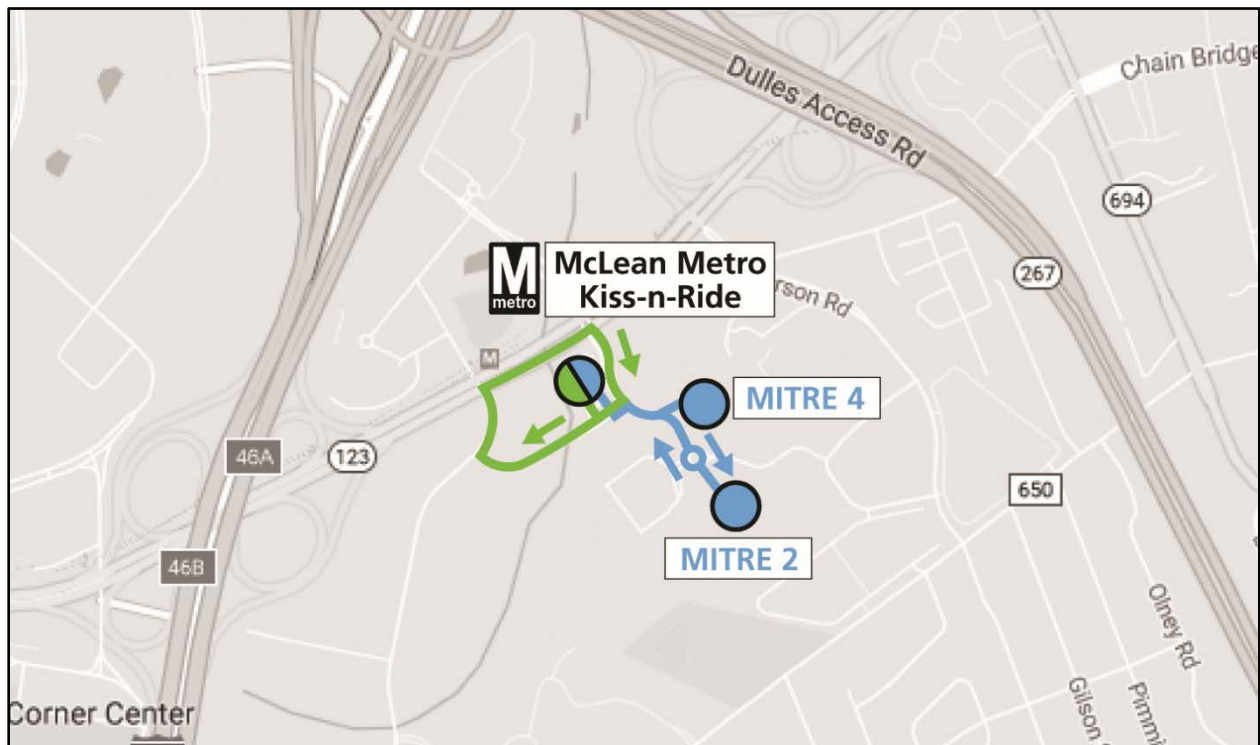

Locations Served

MITRE-2 Building

7515 Colshire Drive
McLean, VA 22102-7539
Reception Desk (703) 983-2750

MITRE-4 Building

7596 Colshire Drive
McLean, VA 22102-7539
Reception Desk (703) 983-8013