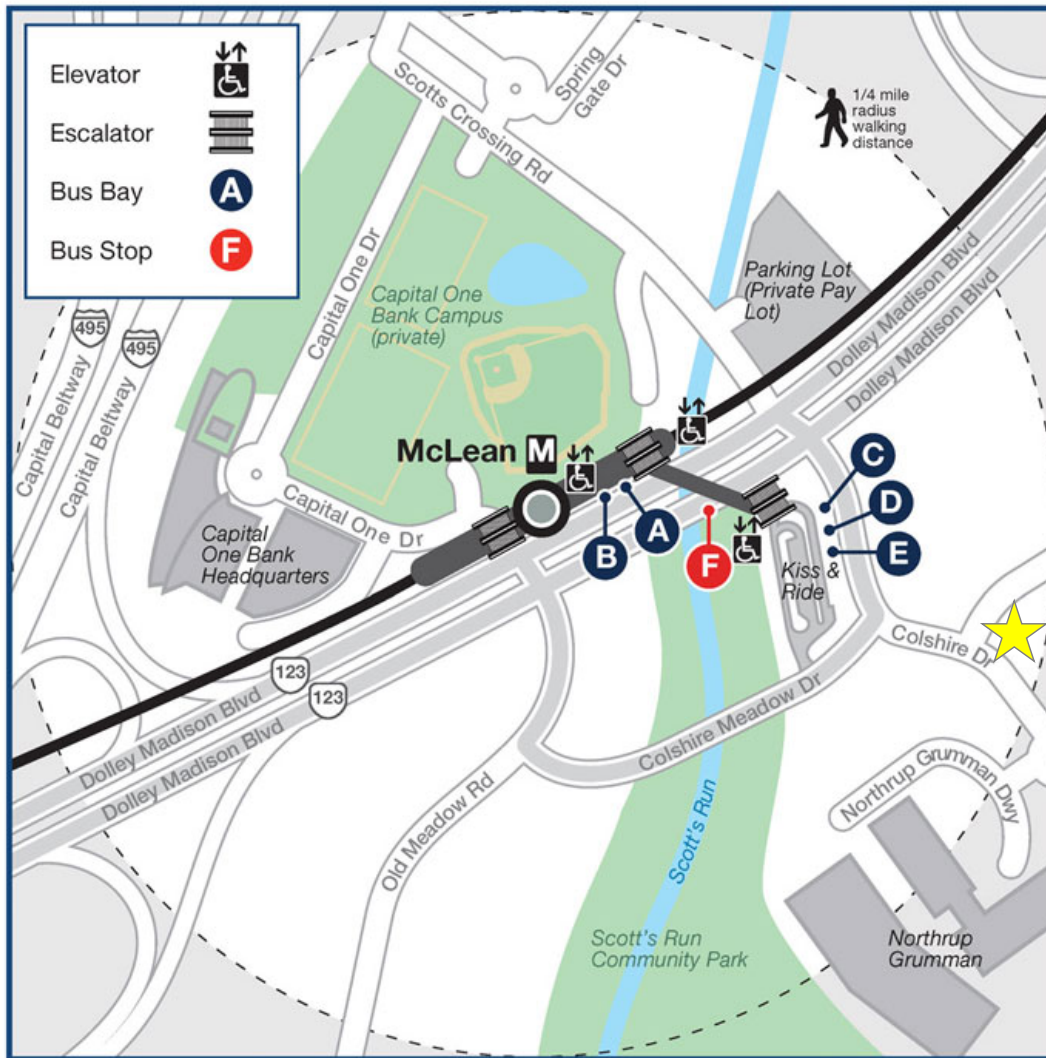

Campus Map

McLean Metro Station Silver Line

It is approximately 0.2 miles walking distance from the McLean Metro Station to the building.

Parking is located below M4

Lobby Entrance

Metro Shuttle Location

MITRE 4 Building | 7596 Colshire Drive, McLean, VA 22102

Metro to MITRE – Silver Line

Traveling east, Silver Line trains will join the existing Orange Line just west of East Falls Church, and then travel all the way through downtown D.C. to Largo Town Center, serving all stations along the way just like the Orange and Blue Lines. The Metro map has been redesigned to show Silver Line, in addition to existing Orange and Blue lines, through downtown D.C.

The 15-passenger van will travel from the McLean station to three MITRE locations:
 MITRE 2 (main campus): 7515 Colshire Drive
 MITRE 4 (main campus): 7596 Colshire Drive

McLean Metro A	MITRE 2	MITRE 4	McLean Metro B
6:45 a	6:50 a	6:52 a	6:54 a
7:16 a	7:21 a	7:23 a	7:25 a
7:45 a	7:50 a	7:52 a	7:54 a
8:14 a	8:19 a	8:21 a	8:23 a
8:53 a	8:58 a	9:00 a	9:02 a
9:22 a	9:27 a	9:29 a	9:31 a
9:51 a	9:56 a	9:58 a	10:00 a
10:20 a	10:25 a	10:27 a	10:29 a
10:49 a	10:54 a	10:56 a	10:58 a
11:18 a	11:23 a	11:25 a	11:27 a
11:52 a	11:57 a	11:59 a	12:01 p
12:21 p	12:26 p	12:28 p	12:30 p
12:50 p	12:55 p	12:57 p	12:59 p
1:19 p	1:24 p	1:26 p	1:28 p
1:48 p	1:53 p	1:55 p	1:57 p
2:17 p	2:22 p	2:24 p	2:26 p
2:56 p	3:01 p	3:03 p	3:05 p
3:25 p	3:30 p	3:32 p	3:34 p
3:54 p	3:59 p	4:01 p	4:03 p
4:23 p	4:28 p	4:30 p	4:32 p
4:52 p	4:57 p	4:59 p	5:01 p
5:21 p	5:26 p	5:28 p	5:30 p
5:50 p	5:55 p	5:57 p	Dropoff 6:00 PM