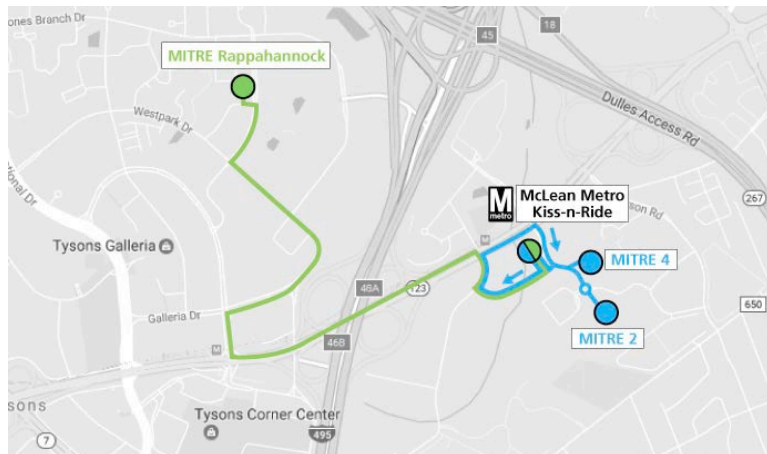

Metro/MITRE Interoffice Shuttle

For the convenience of MITRE’s employees and visitors with business-related activities, MITRE provides a shuttle service from the kiss-and-ride area of the McLean station on Metro’s Silver Line throughout the workday.

The 15-passenger van will travel from the McLean station to three MITRE locations:
MITRE 2 (main campus): 7515 Colshire Drive
MITRE 4 (main campus): 7596 Colshire Drive

McLean Metro A	MITRE 2	MITRE 4	McLean Metro B
6:45 a	6:50 a	6:52 a	6:54 a
7:16 a	7:21 a	7:23 a	7:25 a
7:45 a	7:50 a	7:52 a	7:54 a
8:14 a	8:19 a	8:21 a	8:23 a
8:53 a	8:58 a	9:00 a	9:02 a
9:22 a	9:27 a	9:29 a	9:31 a
9:51 a	9:56 a	9:58 a	10:00 a
10:20 a	10:25 a	10:27 a	10:29 a
10:49 a	10:54 a	10:56 a	10:58 a
11:18 a	11:23 a	11:25 a	11:27 a
11:52 a	11:57 a	11:59 a	12:01 p
12:21 p	12:26 p	12:28 p	12:30 p
12:50 p	12:55 p	12:57 p	12:59 p
1:19 p	1:24 p	1:26 p	1:28 p
1:48 p	1:53 p	1:55 p	1:57 p
2:17 p	2:22 p	2:24 p	2:26 p
2:56 p	3:01 p	3:03 p	3:05 p
3:25 p	3:30 p	3:32 p	3:34 p
3:54 p	3:59 p	4:01 p	4:03 p
4:23 p	4:28 p	4:30 p	4:32 p
4:52 p	4:57 p	4:59 p	5:01 p
5:21 p	5:26 p	5:28 p	5:30 p
5:50 p	5:55 p	5:57 p	Dropoff 6:00 PM