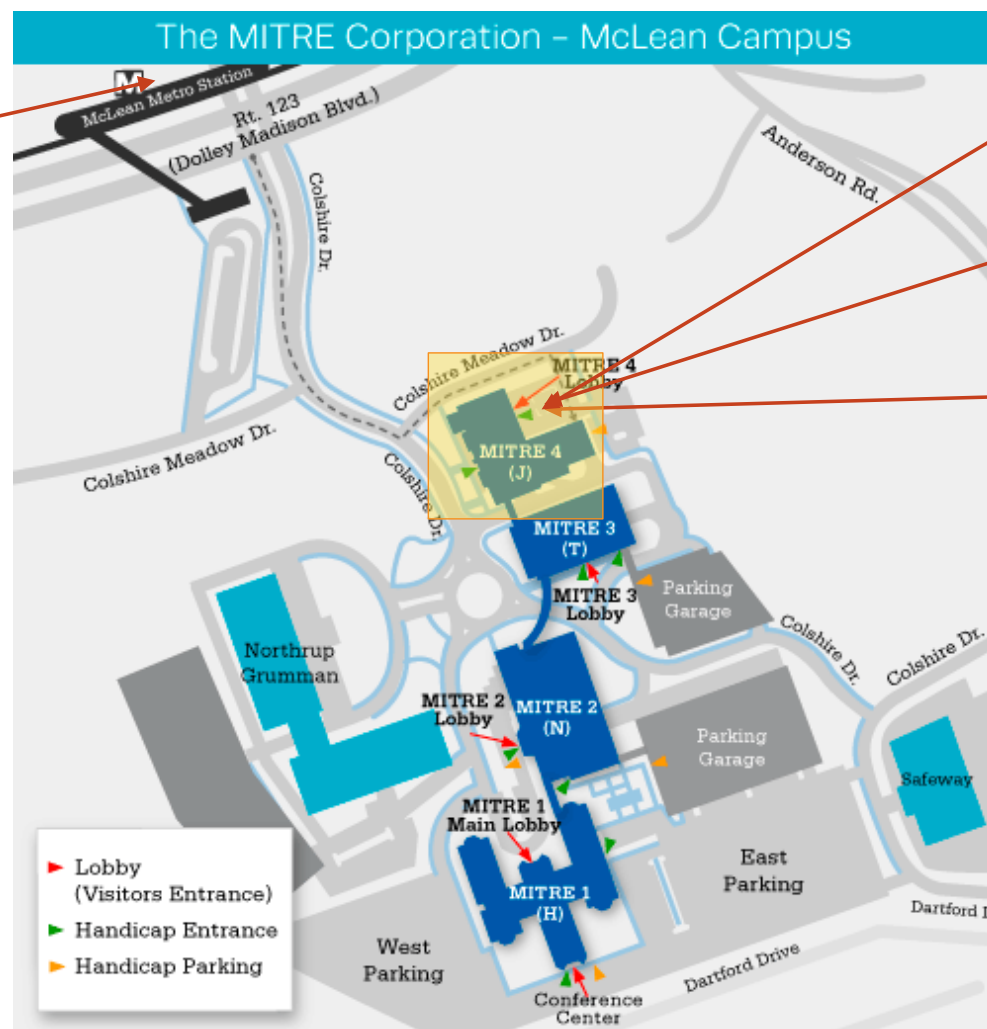

Campus Map

McLean Metro Station Silver Line

It is approximately 0.2 miles walking distance from the McLean Metro Station to the building.

Parking is located below M4

Lobby Entrance

Metro Shuttle Location

MITRE 4 Building | 7596 Colshire Drive, McLean, VA 22102